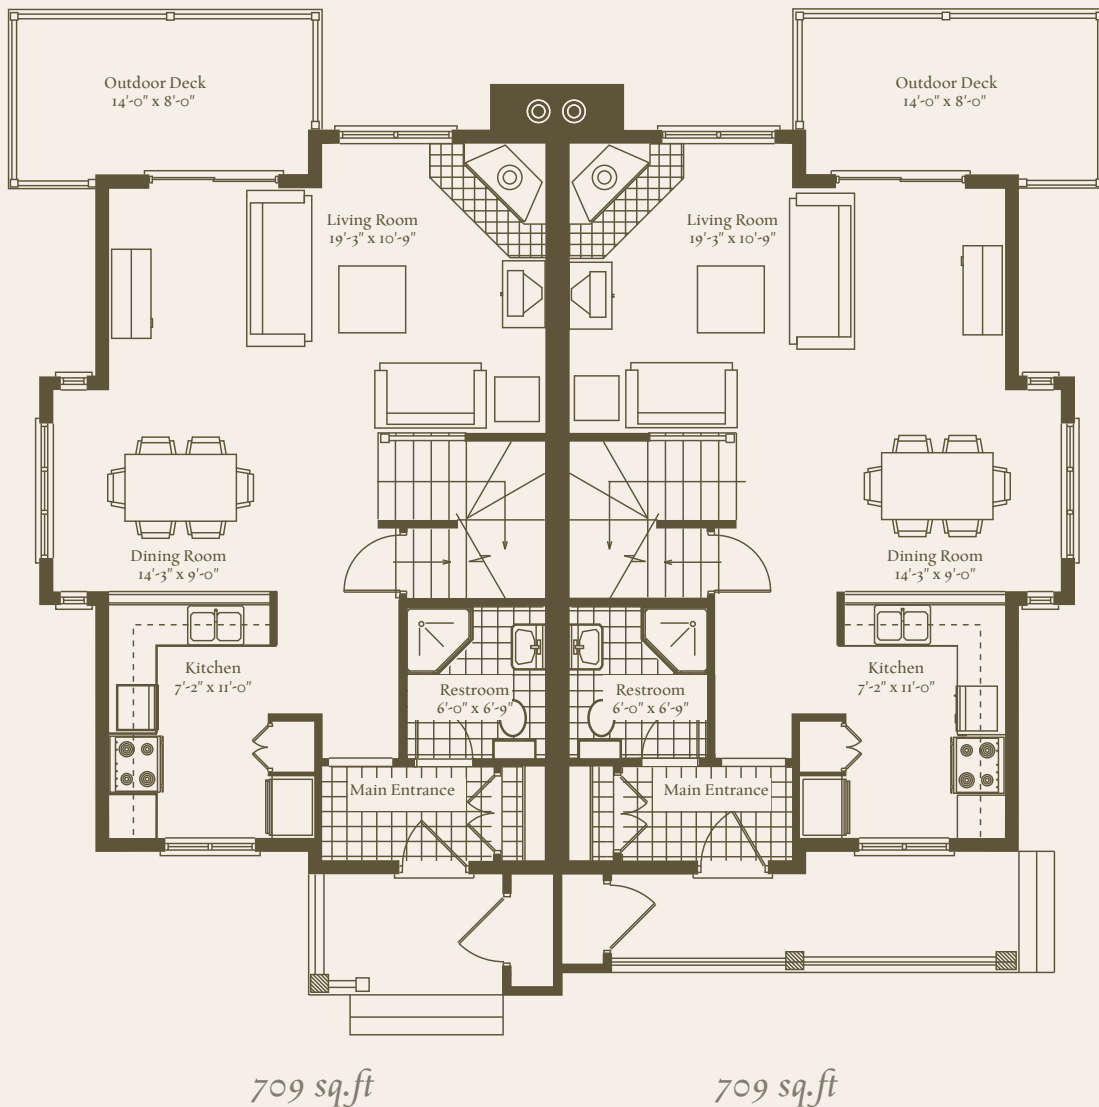

## LE BOISÉ

Main level and second level 1451 sq. ft  
Garden level (optional) 709 sq. ft  

---

2160 sq. ft

### MAIN LEVEL