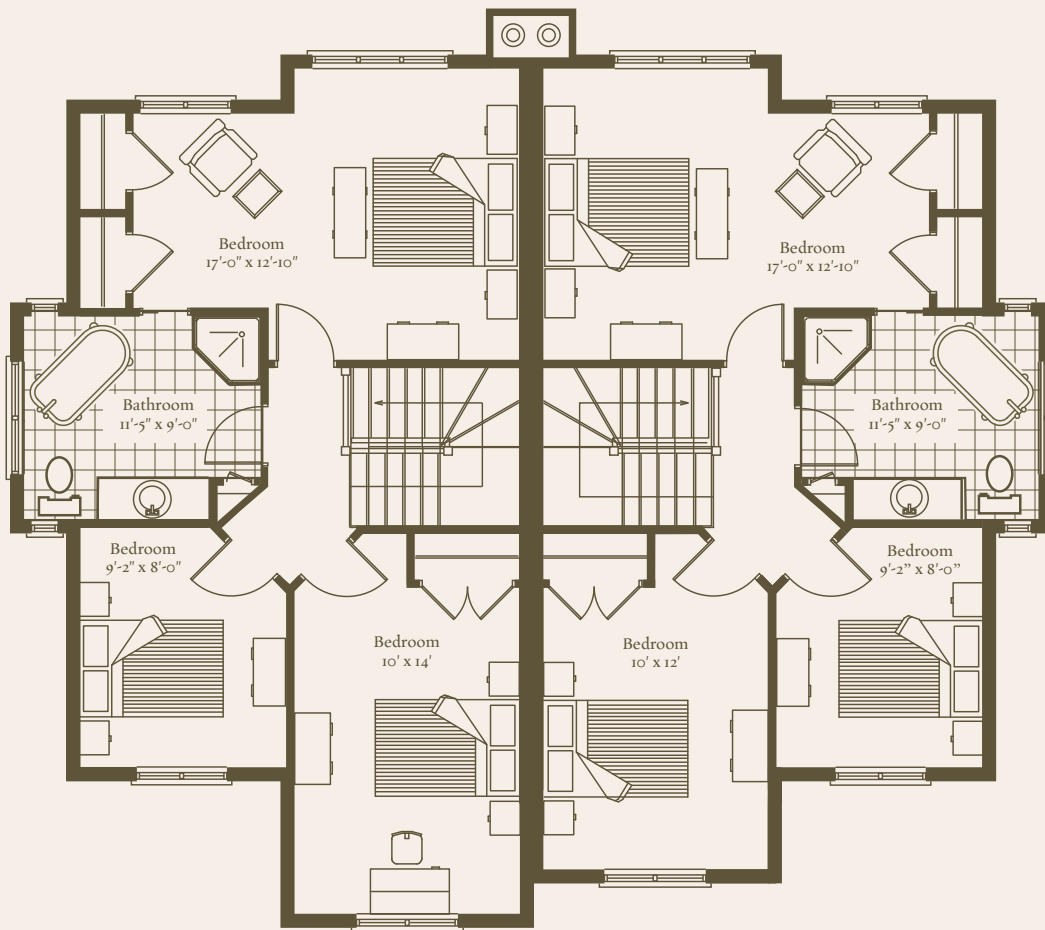

Le MÉANDRE

DU MAÎTRE

LE BOISÉ

SECOND LEVEL

762 sq.ft

742 sq.ft