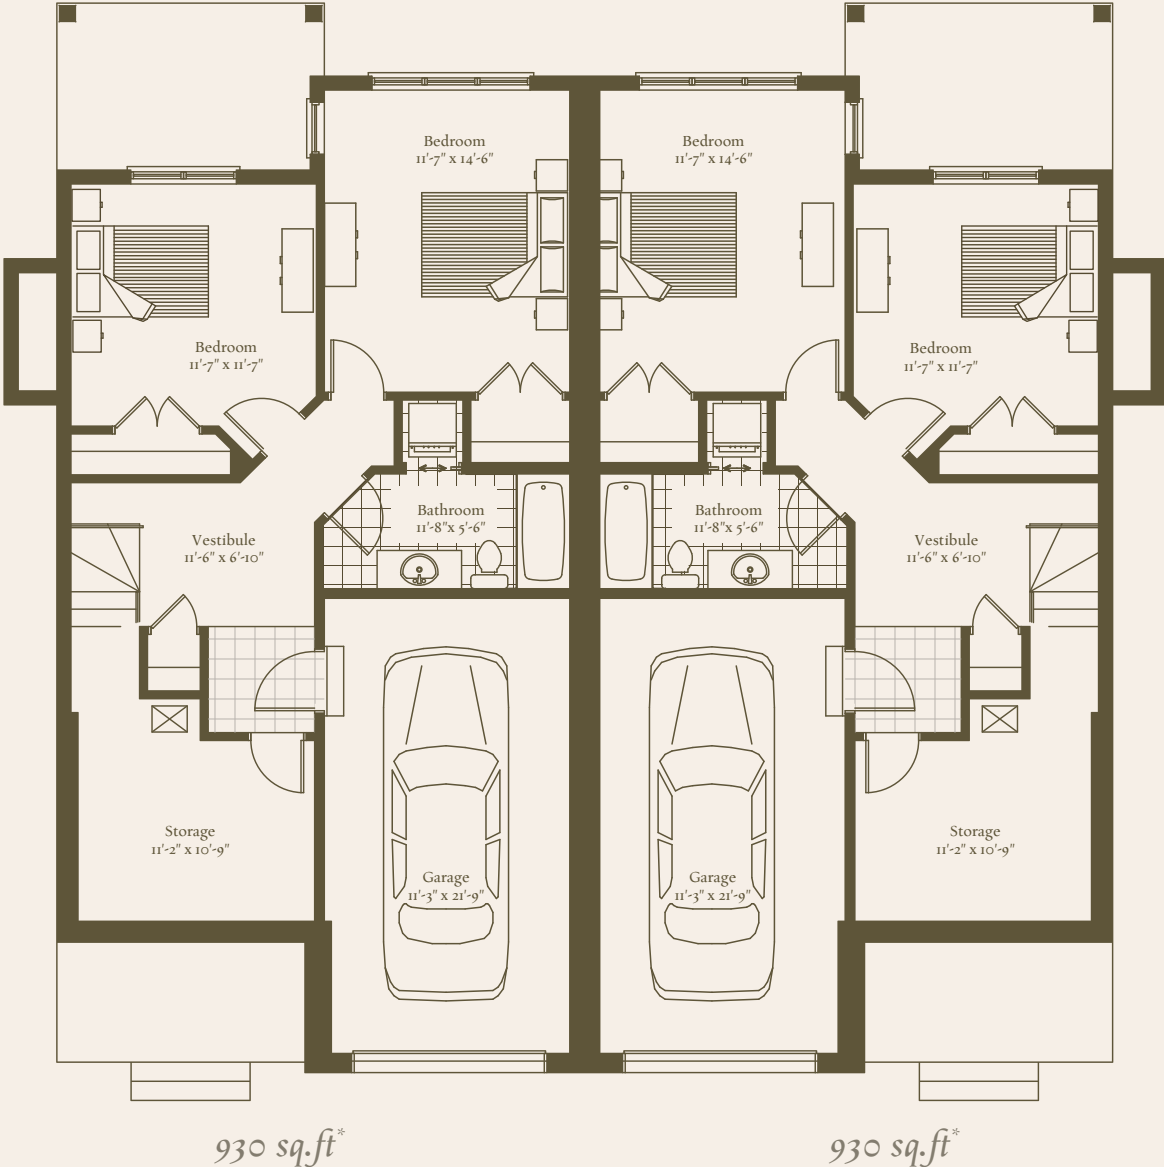

Le MÉANDRE

DU MAÎTRE

LE POINT DE VUE

Garden level

930 sq. ft

Main level

1080 sq. ft

Master suite

600 sq. ft

2610 sq. ft

GARDEN LEVEL

Specifications and dimensions are subject to change without notice. E&OE. Actual usable floor area may vary from stated floor area. Sold unfurnished. * Including garage.

Le MÉANDRE

DU MAÎTRE

LE POINT DE VUE

MAIN LEVEL

1080 sq.ft

1080 sq.ft

Le MÉANDRE

DU MAÎTRE

LE POINT DE VUE

MASTER SUITE