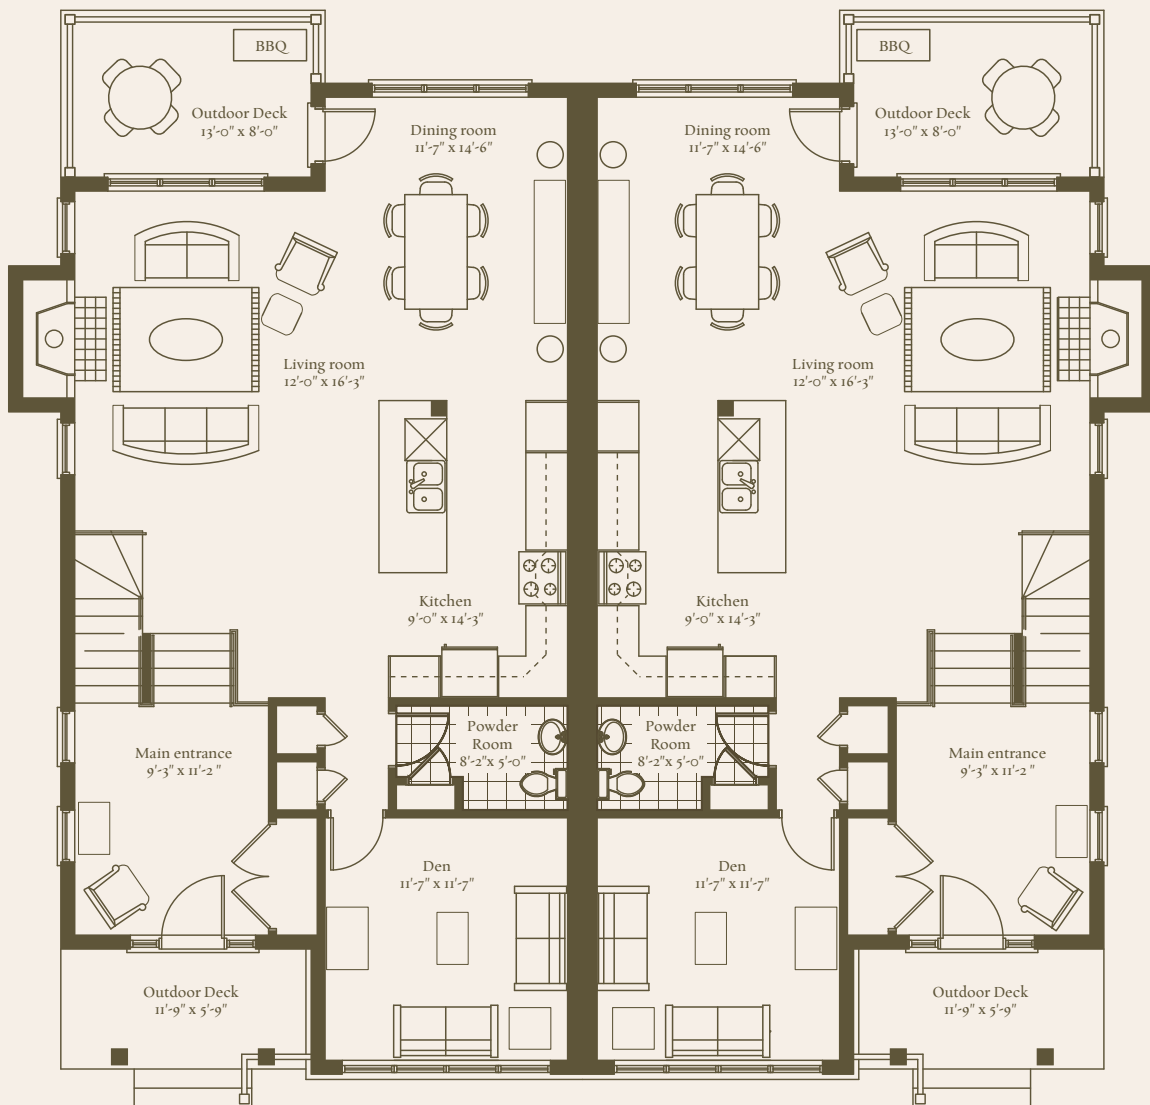

Le MÉANDRE

DU MAÎTRE

LE POINT DE VUE

Garden level

930 sq. ft

Main level

1080 sq. ft

Master suite

600 sq. ft

2610 sq. ft

GARDEN LEVEL

Specifications and dimensions are subject to change without notice. E&OE. Actual usable floor area may vary from stated floor area. Sold unfurnished. * Including garage.

Le MÉANDRE

DU MAÎTRE

LE POINT DE VUE

MAIN LEVEL

1080 sq.ft

1080 sq.ft

Le MÉANDRE

DU MAÎTRE

LE POINT DE VUE

MASTER SUITE