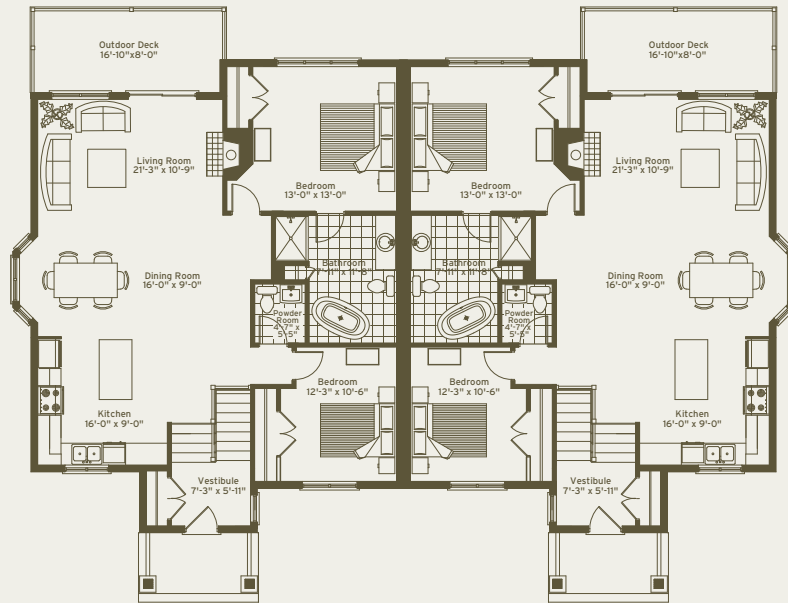

LE MERISIER

model

Main level
Garden level

1240 sq. ft
1240 sq. ft

Specifications and dimensions are subject to change without notice. E&OE. Actual usable floor area may vary from stated floor area. Sold unfurnished. *Including garage.

2480 sq. ft

Main level

1240 sq.ft

1240 sq.ft

Garden level

1240 sq.ft*

1240 sq.ft*