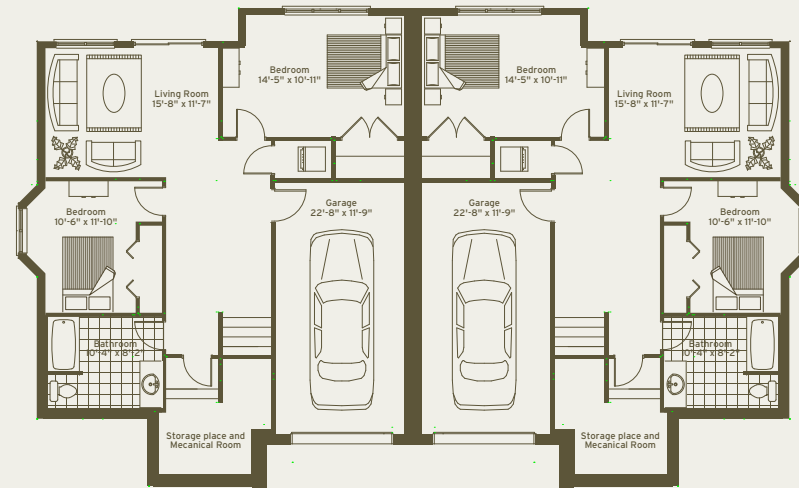

LE MERISIER

model

Main level
Garden level

1240 sq. ft
1240 sq. ft

Specifications and dimensions are subject to change without notice. E&OE. Actual usable floor area may vary from stated floor area. Sold unfurnished. *Including garage.

2480 sq. ft

Main level

1240 sq.ft

1240 sq.ft

Garden level

1240 sq.ft*

1240 sq.ft*