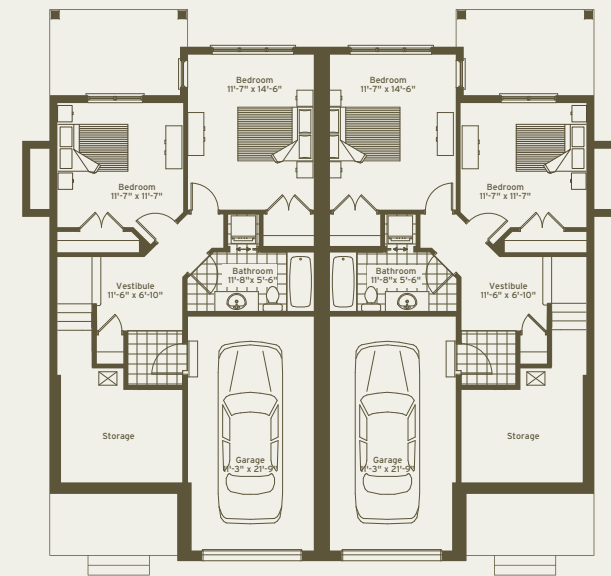

LE POINT DE VUE

model

Main level 1080 sq. ft
 Master suite 600 sq. ft
 Garden level 930 sq. ft

Specifications and dimensions are subject to change without notice. E&OE. Actual usable floor area may vary from stated floor area. Sold unfurnished. *Including garage.

2610 sq. ft

Main level

1080 sq.ft

1080 sq.ft

Master suite

600 sq.ft

600 sq.ft

Garden level

930 sq.ft*

930 sq.ft*