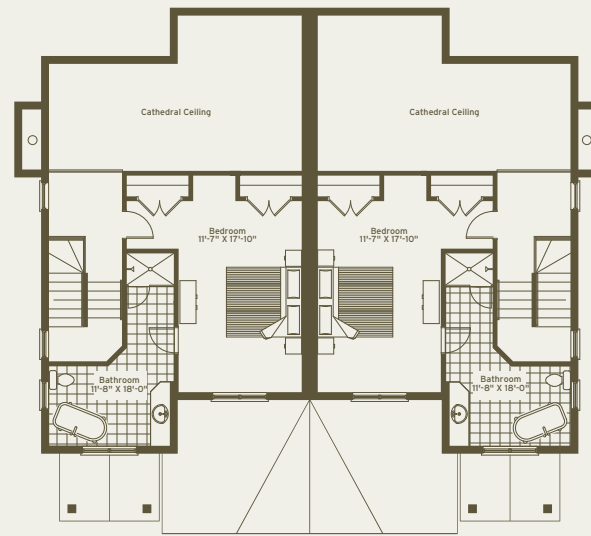

LE POINT DE VUE

model

Main level 1080 sq. ft
 Master suite 600 sq. ft
 Garden level 930 sq. ft

Specifications and dimensions are subject to change without notice. E&OE. Actual usable floor area may vary from stated floor area. Sold unfurnished. *Including garage.

2610 sq. ft

Main level

1080 sq.ft

1080 sq.ft

Master suite

600 sq.ft

600 sq.ft

Garden level

930 sq.ft*

930 sq.ft*