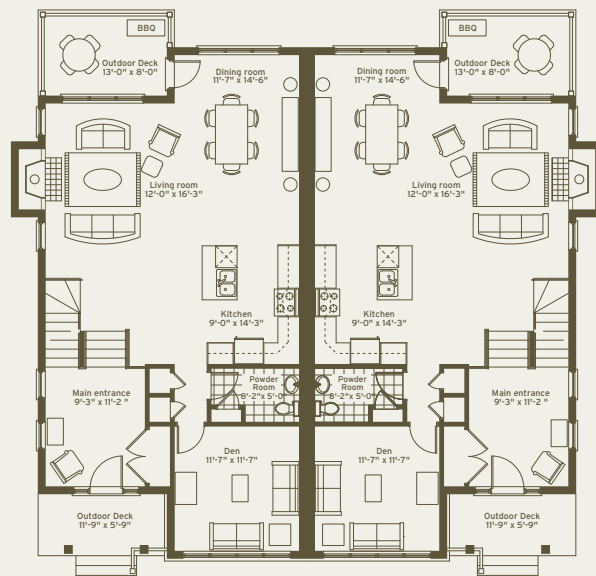

LE POINT DE VUE

model

Main level 1080 sq. ft
 Master suite 600 sq. ft
 Garden level 930 sq. ft

Specifications and dimensions are subject to change without notice. E&OE. Actual usable floor area may vary from stated floor area. Sold unfurnished. *Including garage.

2610 sq. ft

Main level

1080 sq.ft

1080 sq.ft

Master suite

600 sq.ft

600 sq.ft

Garden level

930 sq.ft*

930 sq.ft*